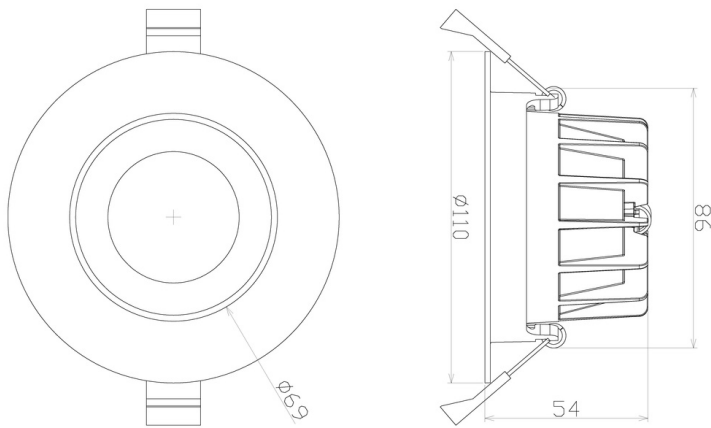

## VEGA 90

Vega is a commercial range of LED downlights for ambient lighting in plaster ceilings. Protected to IP54 and IK06 with choice of reflector finishes, the 90 is our small size for circulation spaces.

### TECHNICAL INFORMATION

<b>Installation</b>	Recessed (R)
<b>Body Colour</b>	White (W)
<b>Dimensions</b>	Ø110mm x 54mm
<b>Lumen Output</b>	500lm (4W), 1000lm (8W) or 1500lm (12W)
<b>Colour Temperature</b>	3000K, 4000K
<b>Colour Rendering Index</b>	CRI90
<b>Optical Distribution</b>	Medium Beam (MB)
<b>Ingress Protection</b>	IP54
<b>Controls</b>	Fixed Output (FO), DALI (DD), Q-Sense (QS) or Casambi (CS)
<b>Emergency</b>	3 Hour Emergency (EM3) or DALI Emergency (EMD)
<b>Accessories</b>	White Reflector (WR), Black Reflector (BR), Satin Reflector (SR)

## DIMENSIONS