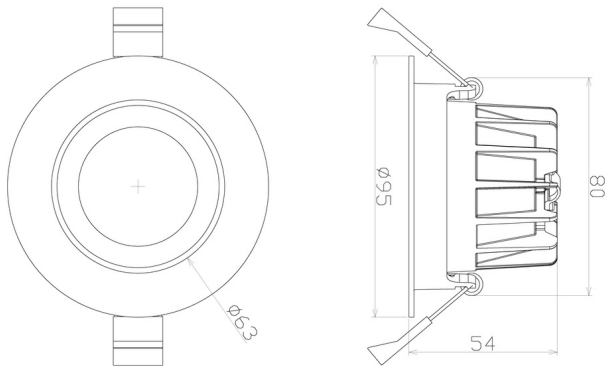

EDGE LIGHTING

VEGA 82

Vega is a commercial range of LED downlights for ambient lighting in plaster ceilings. Protected to IP54 and IK06 with choice of reflector finishes, the 82 is the smallest of the family for discretion.

TECHNICAL INFORMATION

Installation	Recessed (R)
Body Colour	White (W)
Dimensions	Ø95mm x 54mm
Lumen Output	500lm (4W) or 1000lm (8W)
Colour Temperature	3000K, 4000K
Colour Rendering Index	CRI90
Optical Distribution	Narrow Beam (NB)
Ingress Protection	IP54
Controls	Fixed Output (FO), DALI (DD), Q-Sense (QS) or Casambi (CS)
Emergency	3 Hour Emergency (EM3) or DALI Emergency (EMD)
Accessories	White Reflector (WR), Black Reflector (BR), Satin Reflector (SR)

DIMENSIONS

PRODUCT SHOWCASE

PRODUCT CODE

VEGA82/R/W/1000LM/4000K/90/NB/54/DD

VEGA 82, recessed, white finish, 1000 lumens, 4000K, CRI90, narrow beam, IP54 rated, DALI dimming

SPECIFICATIONS MAY BE ALTERED WITHOUT ADVANCE NOTICE.