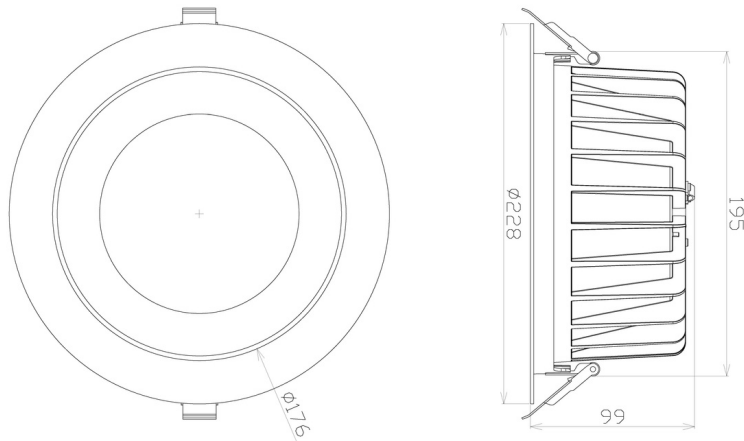

EDGE LIGHTING

VEGA 200

Vega is a commercial range of LED downlights for ambient lighting in plaster ceilings. Protected to IP54 and IK06 with choice of reflector finishes, the 200 is the largest ideal for fluorescent replacement.

TECHNICAL INFORMATION

Installation	Recessed (R)
Body Colour	White (W)
Dimensions	Ø228mm x 99mm
Lumen Output	2000lm (16W), 3000lm (24W) or 4000lm (32W)
Colour Temperature	3000K, 4000K
Colour Rendering Index	CRI90
Optical Distribution	Wide Beam (WB)
Ingress Protection	IP54
Controls	Fixed Output (FO), DALI (DD), Q-Sense (QS) or Casambi (CS)
Emergency	3 Hour Emergency (EM3) or DALI Emergency (EMD)
Accessories	White Reflector (WR), Black Reflector (BR), Satin Reflector (SR)

DIMENSIONS

PRODUCT SHOWCASE

PRODUCT CODE

VEGA200/R/W/3000LM/4000K/90/WB/54/DD

VEGA 200, recessed, white finish, 3000 lumens, 4000K, CRI90, wide beam, IP54 rated, DALI dimming

SPECIFICATIONS MAY BE ALTERED WITHOUT ADVANCE NOTICE.