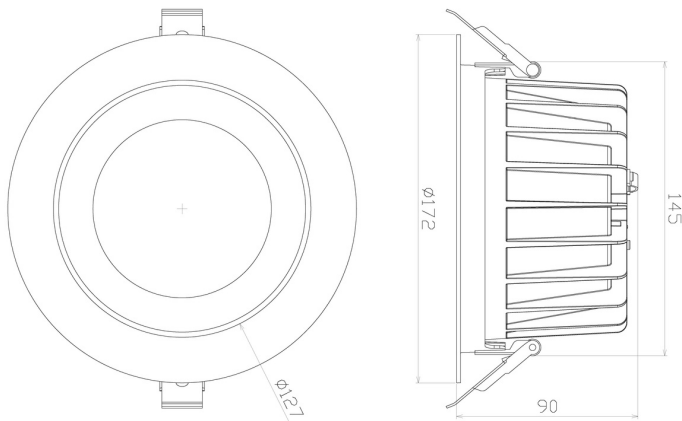

## VEGA 150

Vega is a commercial range of LED downlights for ambient lighting in plaster ceilings. Protected to IP54 and IK06 with choice of reflector finishes, the 150 is our large size for high output performance.

### TECHNICAL INFORMATION

<b>Installation</b>	Recessed (R)
<b>Body Colour</b>	White (W)
<b>Dimensions</b>	Ø172mm x 90mm
<b>Lumen Output</b>	2000lm (16W), 2500lm (20W) or 3000lm (24W)
<b>Colour Temperature</b>	3000K, 4000K
<b>Colour Rendering Index</b>	CRI90
<b>Optical Distribution</b>	Medium Beam (MB)
<b>Ingress Protection</b>	IP54
<b>Controls</b>	Fixed Output (FO), DALI (DD), Q-Sense (QS) or Casambi (CS)
<b>Emergency</b>	3 Hour Emergency (EM3) or DALI Emergency (EMD)
<b>Accessories</b>	White Reflector (WR), Black Reflector (BR), Satin Reflector (SR)

## DIMENSIONS