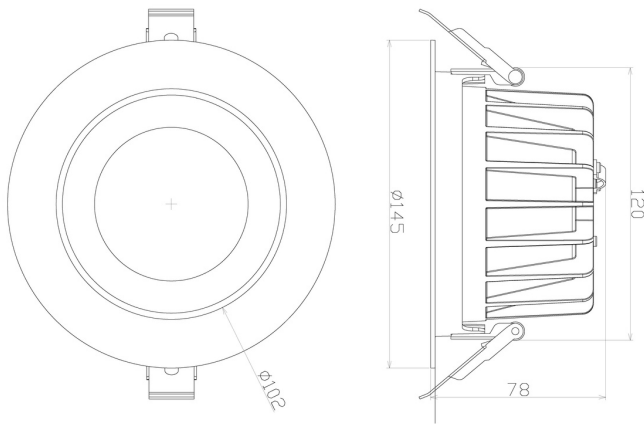

EDGE
LIGHTING

VEGA 125

Vega is a commercial range of LED downlights for ambient lighting in plaster ceilings. Protected to IP54 and IK06 with choice of reflector finishes, the 125 is the middle size for ambient lighting.

TECHNICAL INFORMATION

Installation	Recessed (R)
Body Colour	White (W)
Dimensions	Ø145mm x 78mm
Lumen Output	1500lm (12W), 2000lm (16W) or 2500lm (20W)
Colour Temperature	3000K, 4000K
Colour Rendering Index	CRI90
Optical Distribution	Medium Beam (MB)
Ingress Protection	IP54
Controls	Fixed Output (FO), DALI (DD), Q-Sense (QS) or Casambi (CS)
Emergency	3 Hour Emergency (EM3) or DALI Emergency (EMD)
Accessories	White Reflector (WR), Black Reflector (BR), Satin Reflector (SR)

DIMENSIONS

PRODUCT SHOWCASE

PRODUCT CODE

VEGA125/R/W/2000LM/4000K/90/MB/54/DD

VEGA 125, recessed, white finish, 2000 lumens, 4000K, CRI90, medium beam, IP54 rated, DALI dimming

SPECIFICATIONS MAY BE ALTERED WITHOUT ADVANCE NOTICE.