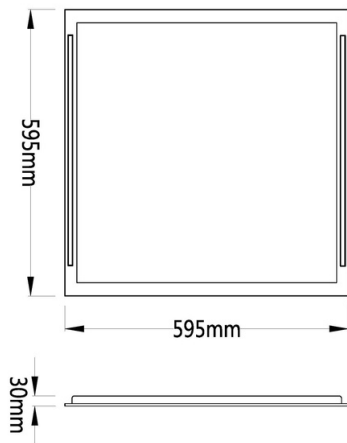

| | |
|-------------------------------|--|
| Installation | Recessed (R) |
| Body Colour | White (W) |
| Dimensions | 595mm x 595mm x 30mm |
| Lumen Output | 3600lm (24W) |
| Colour Temperature | 3000K or 4000K |
| Colour Rendering Index | CRI90 |
| Optical Distribution | Microprism Diffuser (MP) |
| Ingress Protection | IP20 |
| Controls | Fixed Output (FO), DALI (DD) or Casambi (CS) |
| Emergency | 3 Hour Emergency (EM3) or DALI Emergency (EMD) |
| Accessories | - |

DIMENSIONS

PRODUCT SHOWCASE

PRODUCT CODE

VQM/R/W/3600LM/4000K/90/MP/20/DD

Vaquum, recessed, white finish, 3600 lumens, 4000K, CRI90, microprism diffuser, IP20 rated, DALI dimming

SPECIFICATIONS MAY BE ALTERED WITHOUT ADVANCE NOTICE.