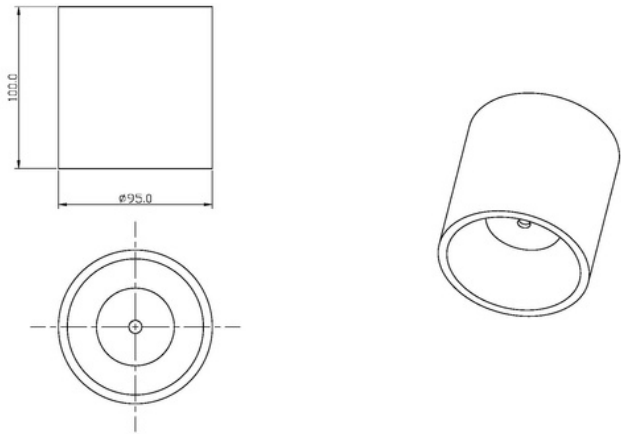

DRUMTEQ MINI

Our Drumteq range features triple anti-glare design in spun aluminium body for minimal fuss. This range is perfect for solid ceiling installations and is available surface mounted or suspended.

TECHNICAL INFORMATION

Installation	Surface Mounted (SM) or Suspended (SS)
Body Colour	White (W) or Black (B)
Dimensions	Ø95mm x 100mm
Lumen Output	1200lm (15W)
Colour Temperature	3000K or 4000K
Colour Rendering Index	CRI90
Optical Distribution	Narrow Beam (NB) or Medium Beam (MB)
Ingress Protection	IP20
Controls	Fixed Output (FO), DALI (DD) or Casambi (CS)
Emergency	3 Hour Emergency (EM3) or DALI Emergency (EMD)
Accessories	-

DIMENSIONS

PRODUCT SHOWCASE

PRODUCT CODE

DRM/MIN/SM/W/1200LM/4000K/90/NB/20/DD

Drumteq Mini, surface mounted, white finish, 1200 lumens, 4000K, CRI90, narrow beam, IP20 rated, DALI dimming

SPECIFICATIONS MAY BE ALTERED WITHOUT ADVANCE NOTICE.