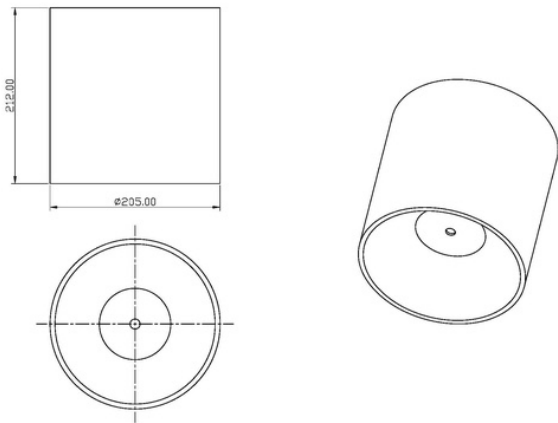

### TECHNICAL INFORMATION

<b>Installation</b>	Surface Mounted (SM) or Suspended (SS)
<b>Body Colour</b>	White (W) or Black (B)
<b>Dimensions</b>	Ø205mm x 212mm
<b>Lumen Output</b>	4500lm (48W)
<b>Colour Temperature</b>	3000K or 4000K
<b>Colour Rendering Index</b>	CRI90
<b>Optical Distribution</b>	Narrow Beam (NB) or Medium Beam (MB)
<b>Ingress Protection</b>	IP20
<b>Controls</b>	Fixed Output (FO), DALI (DD) or Casambi (CS)
<b>Emergency</b>	3 Hour Emergency (EM3) or DALI Emergency (EMD)
<b>Accessories</b>	-

## DIMENSIONS