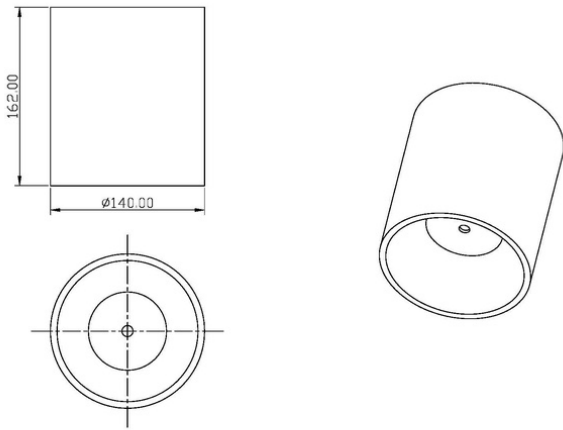

EDGE
LIGHTING

DRUMTEQ MIDI

Our Drumteq range features triple anti-glare design in spun aluminium body for minimal fuss. This range is perfect for solid ceiling installations and is available surface mounted or suspended.

TECHNICAL INFORMATION

Installation	Surface Mounted (SM) or Suspended (SS)
Body Colour	White (W) or Black (B)
Dimensions	Ø140mm x 162mm
Lumen Output	3300lm (32W)
Colour Temperature	3000K or 4000K
Colour Rendering Index	CRI90
Optical Distribution	Narrow Beam (NB) or Medium Beam (MB)
Ingress Protection	IP20
Controls	Fixed Output (FO), DALI (DD), Q-Sense (QS) or Casambi (CS)
Emergency	3 Hour Emergency (EM3) or DALI Emergency (EMD)
Accessories	-

DIMENSIONS

PRODUCT SHOWCASE

PRODUCT CODE

DRM/MID/SM/W/3300LM/4000K/90/NB/20/DD

Drumteq Midi, surface mounted, white finish, 3300 lumens, 4000K, CRI90, narrow beam, IP20 rated, DALI dimming

SPECIFICATIONS MAY BE ALTERED WITHOUT ADVANCE NOTICE.