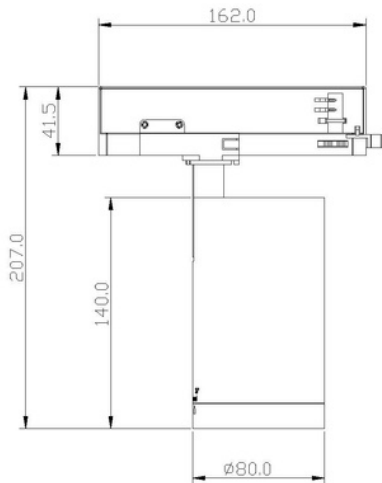

### TECHNICAL INFORMATION

<b>Installation</b>	Track Mounted (TM)
<b>Body Colour</b>	White (W) or Black (B)
<b>Dimensions</b>	Ø80mm x 205mm
<b>Lumen Output</b>	2300lm (20W)
<b>Colour Temperature</b>	3000K or 4000K
<b>Colour Rendering Index</b>	CRI90
<b>Optical Distribution</b>	Zoomable (ZM)
<b>Ingress Protection</b>	IP20
<b>Controls</b>	Fixed Output (FO), DALI (DD) or Casambi (CS)
<b>Emergency</b>	-
<b>Accessories</b>	-

## DIMENSIONS