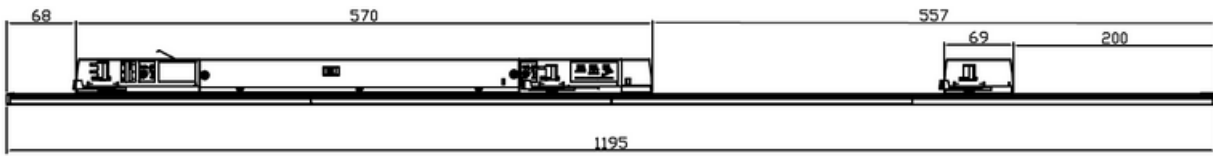

EDGE LIGHTING

TRAQER MONOBLADE

The Monoblade is an ultra-thin linear, which has a mechanism for optional tilting up to 30 degrees. It's optically diverse for dynamic retail that stands out from the crowd.

TECHNICAL INFORMATION

Installation	Track Mounted (TM)
Body Colour	White (W) or Black (B)
Dimensions	1195mm x 12mm x 60mm
Lumen Output	3000lm (20W)
Colour Temperature	3000K or 4000K
Colour Rendering Index	CRI90
Optical Distribution	Narrow Beam (NB) or Wide Beam (WB)
Ingress Protection	IP20
Controls	Fixed Output (FO) or DALI (DD)
Emergency	-
Accessories	-

DIMENSIONS

PRODUCT SHOWCASE

PRODUCT CODE

TRQMBL/TM/B/3000LM/4000K/90/WB/20/DD

Traquer Monoblade, track mounted, black finish, 3000 lumens, 4000K, CRI90, wide beam, IP20 rated, DALI dimming

SPECIFICATIONS MAY BE ALTERED WITHOUT ADVANCE NOTICE.