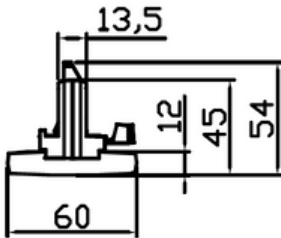

TECHNICAL INFORMATION

Installation	Track Mounted (TM)
Body Colour	White (W) or Black (B)
Dimensions	1195mm x 12mm x 60mm
Lumen Output	3000lm (20W)
Colour Temperature	3000K or 4000K
Colour Rendering Index	CRI90
Optical Distribution	Narrow Beam (NB) or Wide Beam (WB)
Ingress Protection	IP20
Controls	Fixed Output (FO) or DALI (DD)
Emergency	-
Accessories	-

DIMENSIONS

PRODUCT SHOWCASE

PRODUCT CODE

TRQMBL/TM/B/3000LM/4000K/90/WB/20/DD

Traquer Monoblade, track mounted, black finish, 3000 lumens, 4000K, CRI90, wide beam, IP20 rated, DALI dimming

SPECIFICATIONS MAY BE ALTERED WITHOUT ADVANCE NOTICE.