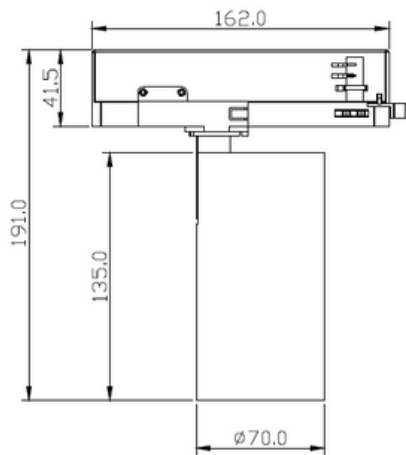

### TECHNICAL INFORMATION

<b>Installation</b>	Track Mounted (TM)
<b>Body Colour</b>	White (W) or Black (B)
<b>Dimensions</b>	Ø70mm x 135mm
<b>Lumen Output</b>	2400lm (17W)
<b>Colour Temperature</b>	3000K or 4000K
<b>Colour Rendering Index</b>	CRI90
<b>Optical Distribution</b>	Medium Beam (MB)
<b>Ingress Protection</b>	IP20
<b>Controls</b>	Fixed Output (FO), DALI (DD) or Casambi (CS)
<b>Emergency</b>	-
<b>Accessories</b>	Honeycomb (HC)

## DIMENSIONS