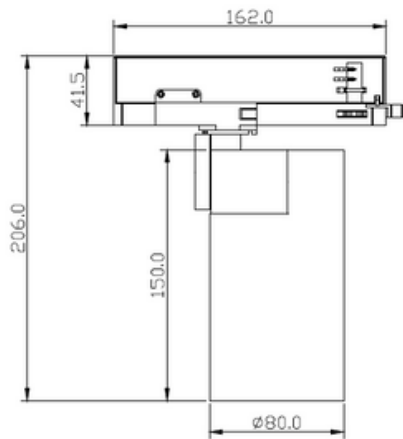

### TECHNICAL INFORMATION

<b>Installation</b>	Track Mounted (TM)
<b>Body Colour</b>	White (W) or Black (B)
<b>Dimensions</b>	Ø80mm x 150mm
<b>Lumen Output</b>	3200lm (23W)
<b>Colour Temperature</b>	3000K or 4000K
<b>Colour Rendering Index</b>	CRI90
<b>Optical Distribution</b>	Medium Beam (MB) or Wide Beam (WB)
<b>Ingress Protection</b>	IP20
<b>Controls</b>	Fixed Output (FO), DALI (DD) or Casambi (CS)
<b>Emergency</b>	-
<b>Accessories</b>	Honeycomb (HC)

## DIMENSIONS