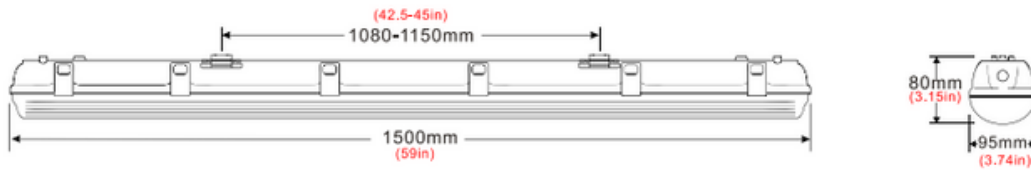

TECHNICAL INFORMATION

Installation	Surface Mounted (SM)
Body Colour	Grey (G)
Dimensions	95mm x 80mm x 1500mm
Lumen Output	2900lm (22W), 6000lm (45W) or 9500lm (73W)
Colour Temperature	4000K
Colour Rendering Index	CRI80
Optical Distribution	Opal Diffuser (OP)
Ingress Protection	IP65
Controls	Fixed Output (FO), DALI (DD), Microwave (MW), PIR Sensor (PIR) or Casambi (CS)
Emergency	3 Hour Emergency (EM3) or DALI Emergency (EMD)
Accessories	-

DIMENSIONS

PRODUCT SHOWCASE

PRODUCT CODE

TGH1500/SM/G/6000LM/4000K/80/OP/65/DD

Toughteq 1500mm, surface mounted, grey finish, 6000 lumens, 4000K, CRI80, opal diffuser, IP65 rated, DALI dimming

SPECIFICATIONS MAY BE ALTERED WITHOUT ADVANCE NOTICE.