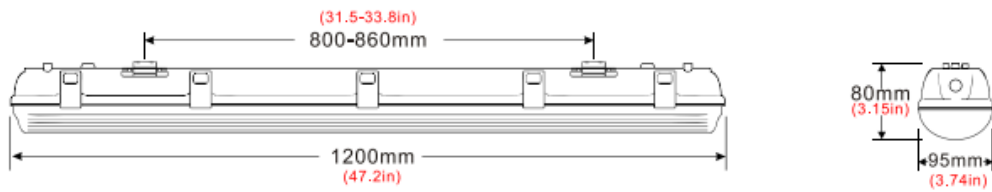

### TECHNICAL INFORMATION

<b>Installation</b>	Surface Mounted (SM)
<b>Body Colour</b>	Grey (G)
<b>Dimensions</b>	95mm x 80mm x 1200mm
<b>Lumen Output</b>	2100lm (16W), 3100lm (24W) or 4000lm (32W)
<b>Colour Temperature</b>	4000K
<b>Colour Rendering Index</b>	CRI80
<b>Optical Distribution</b>	Opal Diffuser (OP)
<b>Ingress Protection</b>	IP65
<b>Controls</b>	Fixed Output (FO), DALI (DD), Microwave (MW), PIR Sensor (PIR) or Casambi (CS)
<b>Emergency</b>	3 Hour Emergency (EM3) or DALI Emergency (EMD)
<b>Accessories</b>	-

## DIMENSIONS