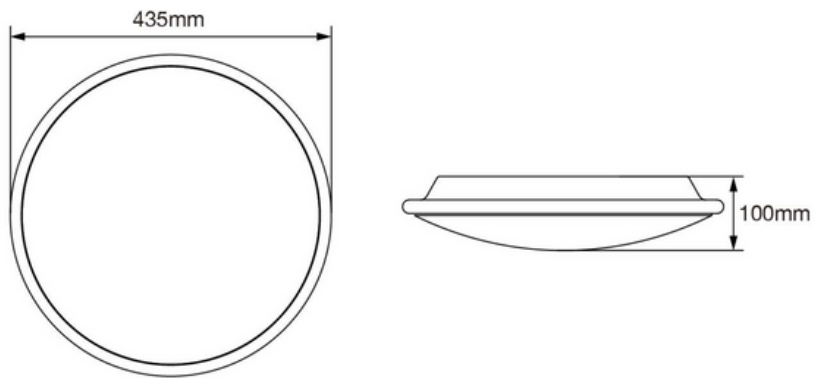

### TECHNICAL INFORMATION

<b>Installation</b>	Surface Mounted (SM)
<b>Body Colour</b>	White (W)
<b>Dimensions</b>	Ø435mm x 100mm
<b>Lumen Output</b>	2600lm (25W)
<b>Colour Temperature</b>	4000K
<b>Colour Rendering Index</b>	CRI80
<b>Optical Distribution</b>	Opal Diffuser (OP)
<b>Ingress Protection</b>	IP20
<b>Controls</b>	Fixed Output (FO), DALI (DD), Microwave (MW), PIR Sensor (PIR) or Casambi (CS)
<b>Emergency</b>	3 Hour Emergency (EM3) or DALI Emergency (EMD)
<b>Accessories</b>	-

## DIMENSIONS