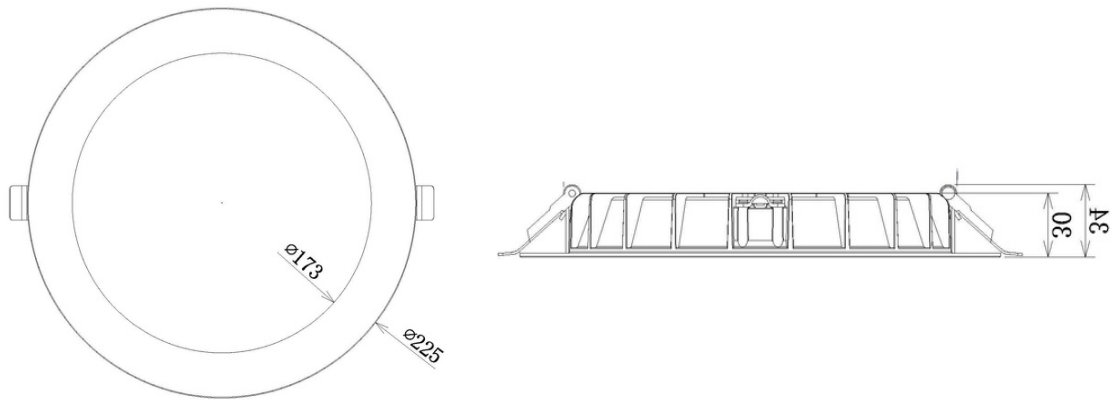

QDISC 200

QDisc is a shallow-profile backlit LED downlight for ambient lighting in plaster ceilings. Protected to IP54 with switchable light colour, the 200 is the large size ideal for fluorescent replacement.

TECHNICAL INFORMATION

Installation	Recessed (R)
Body Colour	White (W)
Dimensions	Ø225mm x 34mm
Lumen Output	2800lm (25W)
Colour Temperature	3000K-4000K-5700K Switchable (CCT3457)
Colour Rendering Index	CRI80
Optical Distribution	Opal Diffuser (OP)
Ingress Protection	IP54
Controls	Fixed Output (FO), DALI (DD), Q-Sense (QS) or Casambi (CS)
Emergency	3 Hour Emergency (EM3) or DALI Emergency (EMD)
Accessories	-

DIMENSIONS

PRODUCT SHOWCASE

PRODUCT CODE

QDISC200/R/W/2800LM/CCT3457/80/OP/54/DD

Qdisc 200, recessed, white finish, 2800 lumens, 3000K-4000K-5700K Switchable, CRI80, opal diffuser, IP54 rated, DALI dimming