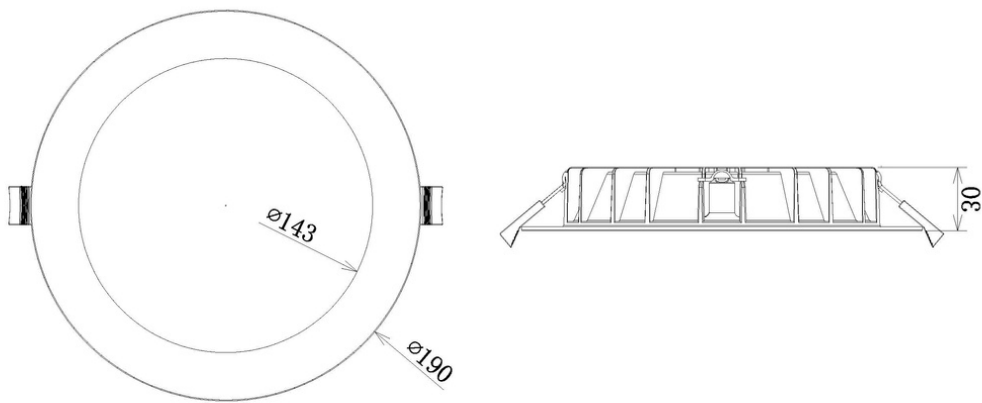

EDGE LIGHTING

QDISC 160

QDisc is a shallow-profile backlit LED downlight for ambient lighting in plaster ceilings. Protected to IP54 with switchable light colour, the 160 is the medium size for circulation spaces.

TECHNICAL INFORMATION

Installation	Recessed (R)
Body Colour	White (W)
Dimensions	Ø190mm x 30mm
Lumen Output	1900lm (18W)
Colour Temperature	3000K-4000K-5700K Switchable (CCT3457)
Colour Rendering Index	CRI80
Optical Distribution	Opal Diffuser (OP)
Ingress Protection	IP54
Controls	Fixed Output (FO), DALI (DD), Q-Sense (QS) or Casambi (CS)
Emergency	3 Hour Emergency (EM3) or DALI Emergency (EMD)
Accessories	-

DIMENSIONS

PRODUCT SHOWCASE

PRODUCT CODE

QDISC160/R/W/1900LM/CCT3457/80/OP/54/DD

Qdisc 160, recessed, white finish, 1900 lumens, 3000K-4000K-5700K switchable, CRI80, opal diffuser, IP54 rated, DALI dimming