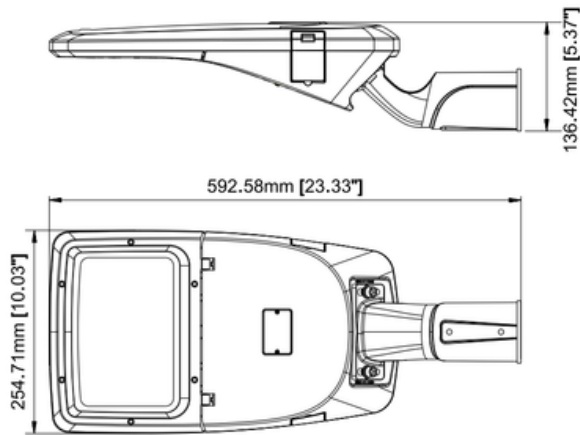

## PROFORM MINI

Lighting column or wall mounted, the Mini is the smallest in the Proform range for low mounting heights typically up to 6m. Tiltable up to 15° and customisable with choice of optics and sensors to match your project specification.

### TECHNICAL INFORMATION

<b>Installation</b>	Post Top (PT) or Side Entry (SE)
<b>Body Colour</b>	Black (B)
<b>Dimensions</b>	593mm x 255mm x 109mm
<b>Lumen Output</b>	8000lm (57W)
<b>Colour Temperature</b>	2700, 3000K or 4000K
<b>Colour Rendering Index</b>	CRI80
<b>Optical Distribution</b>	Asymmetric Forward (AF) or Asymmetric Wide (AW)
<b>Ingress Protection</b>	IP66
<b>Controls</b>	Fixed Output (FO), DALI (DD) or Photocell (PC)
<b>Emergency</b>	3 Hour Emergency (EM3) or DALI Emergency (EMD)
<b>Accessories</b>	Photocell (PC), Presence Detector (PD)

## DIMENSIONS