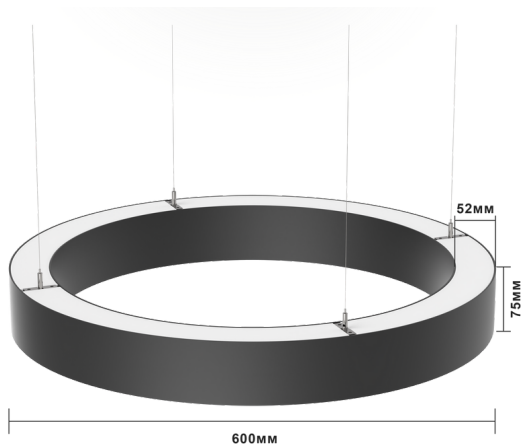

ORBIT 600

The Orbit is a performance feature pendant, as the ring sibling of our Linteq range. Available in various finishes, wraps and sizes, customisation is key to unlocking its potential.

TECHNICAL INFORMATION

Installation	Surface Mounted (SM) or Suspended (SS)
Body Colour	Grey (G), White (W) or Black (B)
Dimensions	52mm x 75mm x Ø600mm
Lumen Output	1500lm (15W), 2000lm (20W), 3000lm (30W) or 4500lm (45W)
Colour Temperature	2700K, 3000K, 4000K, Tuneable White or RGBW
Colour Rendering Index	CRI90
Optical Distribution	Direct: Opal Diffuser (OP) or Microprism Diffuser (MP) Direct/Indirect: Opal Diffuser (IDOP) or Microprism Diffuser (IDMP)
Ingress Protection	IP20
Controls	Fixed Output (FO), DALI (DD), Q-Sense (QS) or Casambi (CS)
Emergency	3 Hour Emergency (EM3) or DALI Emergency (EMD)
Accessories	-

DIMENSIONS

PRODUCT SHOWCASE

PRODUCT CODE

ORB600/SS/B/2000LM/4000K/90/OP/20/DD

Orbit 600, suspended, black finish, 2000 lumens per metre, 4000K, CRI90, direct: opal diffuser, IP20 rated, DALI dimming

SPECIFICATIONS MAY BE ALTERED WITHOUT ADVANCE NOTICE.