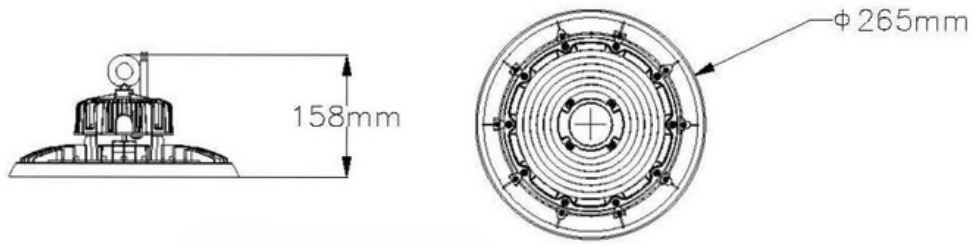

EDGE
LIGHTING

HITEQ SOLAR

A modern take on a traditional sodium highbay for ambient warehouse lighting, the Solar is reliable for fit and forget with single point installation. Die-cast for industry grade protection to IP65 and IK10 with a range of sensors available.

TECHNICAL INFORMATION

Installation	Suspended (SS) or Surface Mounted (SM)
Body Colour	Black (B)
Dimensions	Ø265mm x 158mm
Lumen Output	9000lm (60W)
Colour Temperature	3000K, 4000K or 5700K
Colour Rendering Index	CRI80
Optical Distribution	Wide Beam (WB) or Flood (FL)
Ingress Protection	IP65
Controls	Fixed Output (FO), DALI (DD) or Casambi (CS)
Emergency	3 Hour Emergency (EM3) or DALI Emergency (EMD)
Accessories	Polycarbonate Reflector 60° (PC6), Aluminium Reflector 100° (AL10)

DIMENSIONS

PRODUCT SHOWCASE

PRODUCT CODE

HISOLAR/SS/B/8400LM/4000K/80/WB/20/DD

Hiteq Solar, suspended, black finish, 8400 lumens, 4000K, CRI80, wide beam, IP20 rated, DALI dimming

SPECIFICATIONS MAY BE ALTERED WITHOUT ADVANCE NOTICE.