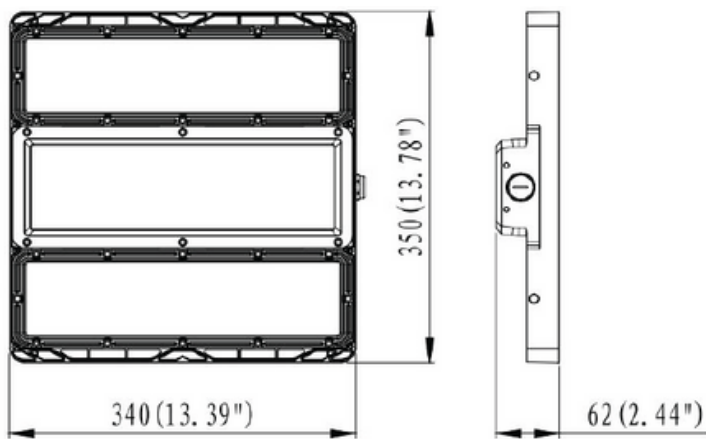

EDGE LIGHTING

HITEQ AREA

Our premium highbay with leading energy efficiency and a range of sensors available, the Area is capable of powerful lumen packages for large warehousing. Die-cast for industry grade protection to IP65 and IK10.

TECHNICAL INFORMATION

Installation	Suspended (SS) or Surface Mounted (SM)
Body Colour	Silver (S)
Dimensions	340mm x 350mm x 62mm
Lumen Output	27000lm (150W)
Colour Temperature	3000K, 4000K or 5000K
Colour Rendering Index	CRI80
Optical Distribution	Flood (FL)
Ingress Protection	IP66
Controls	Fixed Output (FO), DALI (DD), Microwave (MW) or PIR Sensor (PIR)
Emergency	3 Hour Emergency (EM3) or DALI Emergency (EMD)
Accessories	

DIMENSIONS

PRODUCT SHOWCASE

PRODUCT CODE

HIAREA/SS/S/27000LM/4000K/80/FL/66/DD

Hiteq Area, suspended, silver finish, 27000 lumens, 4000K, CRI80, flood, IP66 rated, DALI dimming

SPECIFICATIONS MAY BE ALTERED WITHOUT ADVANCE NOTICE.