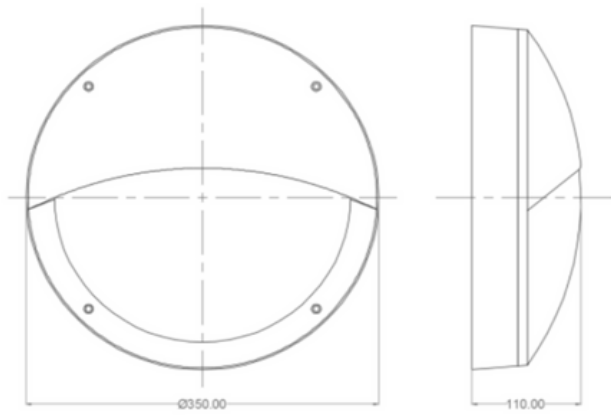

EDGE
LIGHTING

EYELID

Eyelid is a half-shielded wall mounted luminaire, suitable for unprotected areas where light spill is to be considered, whilst providing ample ambient lighting for safe passage. Securely fastened with impact resistance for public spaces.

TECHNICAL INFORMATION

Installation	Surface Mounted (SM)
Body Colour	Black (B)
Dimensions	Ø350mm x 110mm
Lumen Output	1600lm (21W)
Colour Temperature	3000K or 4000K
Colour Rendering Index	CRI80
Optical Distribution	Opal Diffuser (OP)
Ingress Protection	IP65
Controls	Fixed Output (FO), DALI (DD) or Microwave (MW)
Emergency	3 Hour Emergency (EM3) or DALI Emergency (EMD)
Accessories	-

DIMENSIONS

PRODUCT SHOWCASE

PRODUCT CODE

EYE/SM/B/1600LM/3000K/80/OP/65/DD

Eyelid, surface mounted, black finish , 1600 lumens, 3000K, CRI80, opal diffuser, IP65 rated, DALI dimming

SPECIFICATIONS MAY BE ALTERED WITHOUT ADVANCE NOTICE.