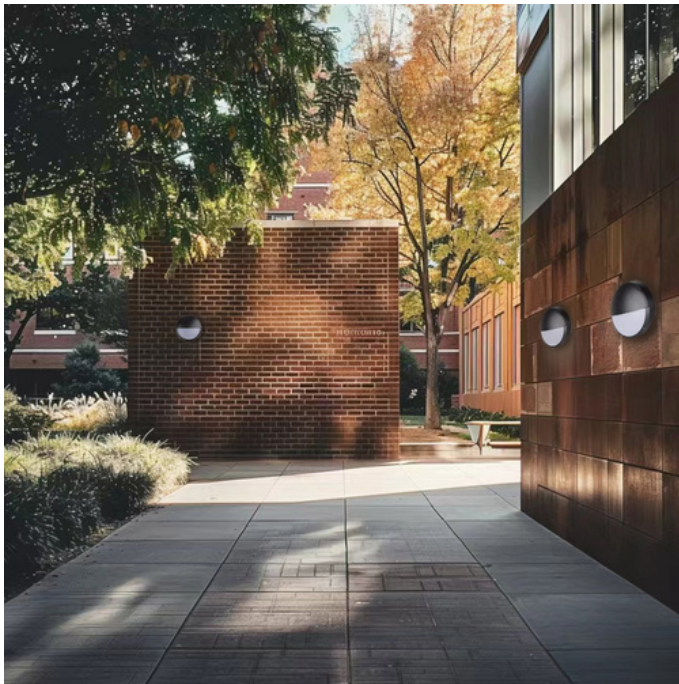

PRODUCT CODE

EYE/SM/B/1600LM/3000K/80/OP/65/DD

Eyelid, surface mounted, black finish , 1600 lumens, 3000K, CRI80, opal diffuser, IP65 rated, DALI dimming

SPECIFICATIONS MAY BE ALTERED WITHOUT ADVANCE NOTICE.

Contact us for more information

☎ 020 8687 0190

✉ sales@edgelighting.co.uk

EDGE
LIGHTING

EDGELIGHTING.CO.UK