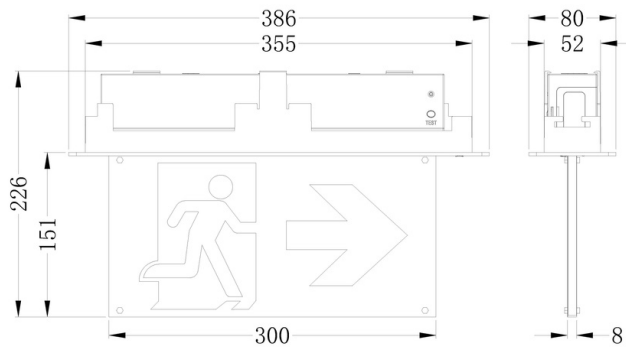

## ESQAPE BLADE

For the most discreet exit sign, this recessed 2-sided blade provides compliance without clutter. Self-test as standard with long lasting lithium batteries for peace of mind.

### TECHNICAL INFORMATION

<b>Installation</b>	Recessed (R)
<b>Body Colour</b>	White (W) or Black (B)
<b>Dimensions</b>	386mm x 226mm x 80mm
<b>Lumen Output</b>	1W
<b>Discharge Duration</b>	3 Hours
<b>Test Mode</b>	Auto Test (AT) or DALI Emergency (EMD)
<b>Viewing Distance</b>	30m
<b>Ingress Protection</b>	IP20
<b>Battery Type</b>	LiFePO4 6.4V 1500mAh
<b>ISO Legends Supplied</b>	Arrow Left/Right and Arrow Up
<b>Accessories</b>	-

## DIMENSIONS

Cut-out  
370x58mm