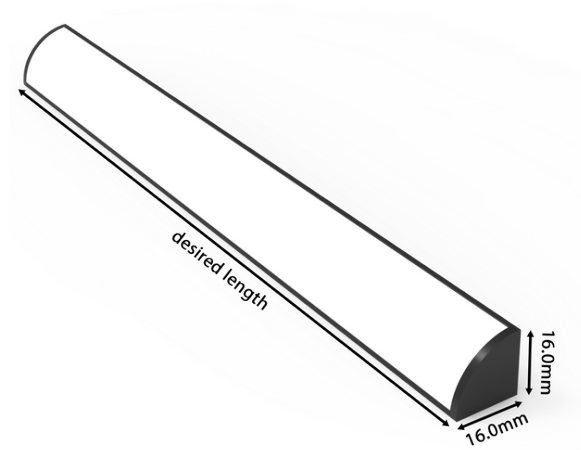

EDGE
LIGHTING

DOMO 16

A shopfitting mainstay, the Domo nests subtly in corners to provide a soft ambient glow without the need to be on show.

TECHNICAL INFORMATION

Installation	Surface Mounted (SM)
Body Colour	Grey (G)
Dimensions	16mm x 16mm x desired length (mm)
Lumen Output (per metre)	500lm (5W), 1000lm (10W), 1500lm (15W) or 2000lm (20W)
Colour Temperature	2700K, 3000K, 4000K, Tuneable White or RGBW
Colour Rendering Index	CRI90
Optical Distribution	Opal Diffuser (OP)
Ingress Protection	IP20
Controls	Fixed Output (FO), DALI (DD), Q-Sense (QS) or Casambi (CS)
Emergency	3 Hour Emergency (EM3) or DALI Emergency (EMD)
Accessories	-

DIMENSIONS

PRODUCT SHOWCASE

PRODUCT CODE

DOM16/SM/G/2000/1500LM/4000K/90/OP/20/DD

Domo 16, surface mounted, grey finish, 2000mm, 1500 lumens per metre, 4000K, CRI90, opal diffuser, IP20 rated, DALI dimming