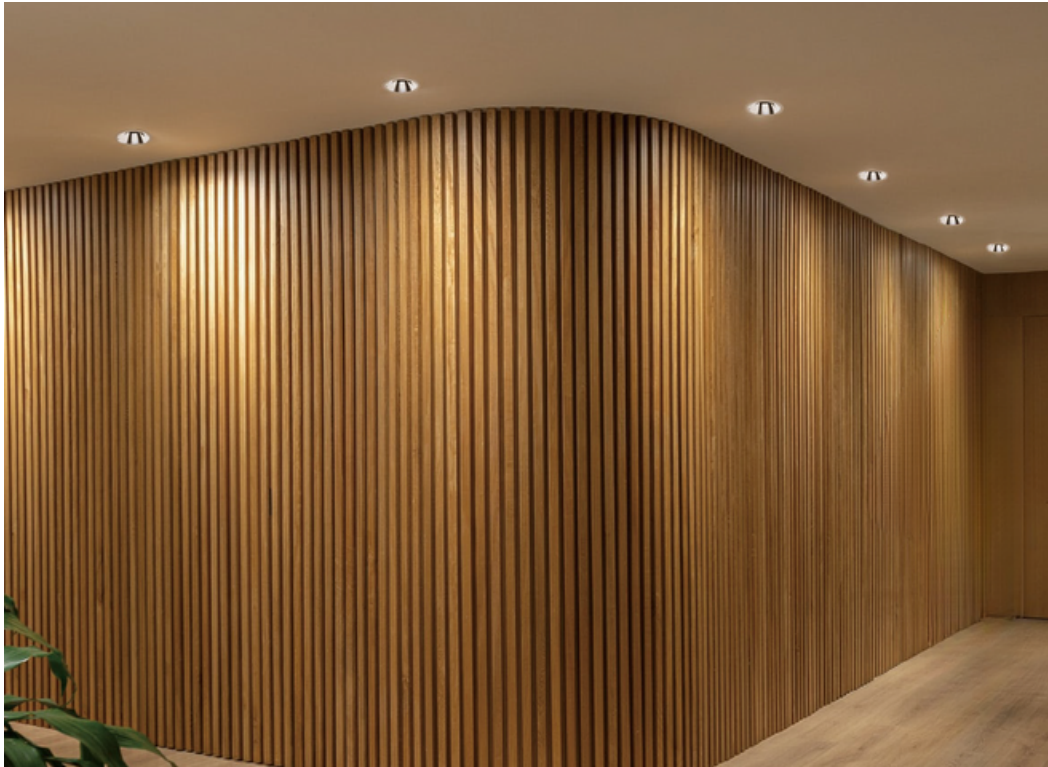

PRODUCT SHOWCASE

PRODUCT CODE

COMS75/R/W/1100LM/4000K/90/MB/44/DD

Compaq 75 Square, recessed with trim, white finish, 1100 lumens, 4000K, CRI90, medium beam, IP44 rated, DALI dimming

SPECIFICATIONS MAY BE ALTERED WITHOUT ADVANCE NOTICE.

Contact us for more information

☎ 020 8687 0190

✉ sales@edgelighting.co.uk

EDGE
LIGHTING

EDGELIGHTING.CO.UK