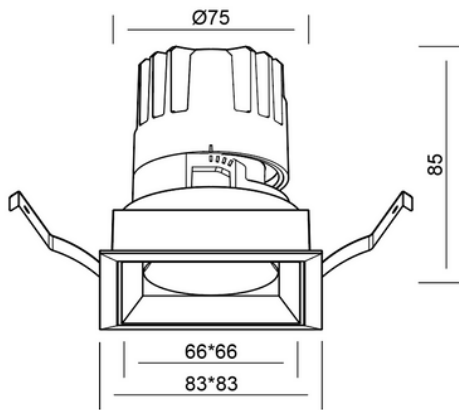

## COMPAQ S75

The S75 is the square downlight with trim in the Compaq range, manufactured for premium hospitality and workplaces. Available with various magnetic reflector finishes to follow your design palette.

### TECHNICAL INFORMATION

|                               |  |
|-------------------------------|--|
| <b>Installation</b>           | Recessed (R)   |
| <b>Body Colour</b>            | White (W)  |
| <b>Dimensions</b>             | 83mm x 83mm x 85mm   |
| <b>Lumen Output</b>           | 1100lm (15W)   |
| <b>Colour Temperature</b>     | 3000K or 4000K   |
| <b>Colour Rendering Index</b> | CRI90  |
| <b>Optical Distribution</b>   | Pinspot Beam (PS)  |
| <b>Ingress Protection</b>     | IP44   |
| <b>Controls</b>               | Fixed Output (FO), DALI (DD), Q-Sense (QS) or Casambi (CS)       |
| <b>Emergency</b>              | 3 Hour Emergency (EM3) or DALI Emergency (EMD)                   |
| <b>Accessories</b>            | White Reflector (WR), Black Reflector (BR), Satin Reflector (SR) |

## DIMENSIONS