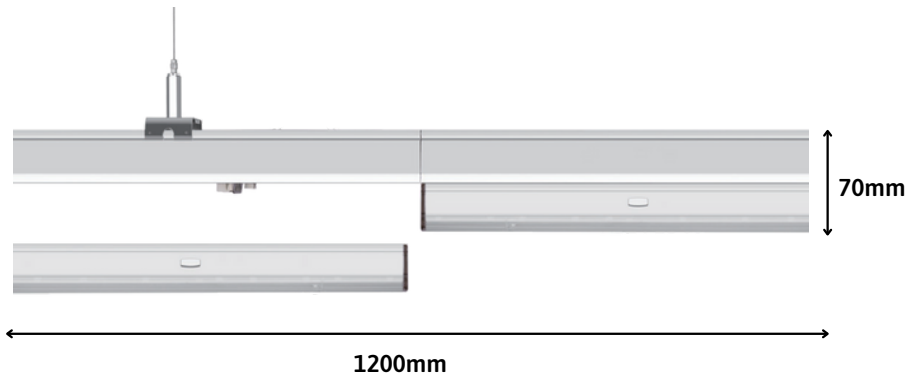

EDGE LIGHTING

CLIQ 1200

Clmq is a versatile trunking system with choice of optics, expertly engineered to connect mechanically and electrically simultaneously, for unparalleled speed of installation. Customisable with linear, spotlight and sensor attachments.

TECHNICAL INFORMATION

Installation	Suspended (SS)
Body Colour	White (W), Black (B) or Silver (S)
Dimensions	76mm x 70mm x 1200mm
Lumen Output	2400lm (24W) or 6000lm (34W)
Colour Temperature	2700K, 3000K, 4000K
Colour Rendering Index	CRI80
Optical Distribution	Wide Beam (WB), Flood (FL), Asymmetric Beam (AB) or Opal Diffuser (OP)
Ingress Protection	IP20
Controls	Fixed Output (FO), DALI (DD), Microwave (MW) or PIR Sensor (PIR)
Emergency	3 Hour Emergency (EM3) or DALI Emergency (EMD)
Accessories	-

DIMENSIONS

PRODUCT SHOWCASE

PRODUCT CODE

CLIQ1200/SS/W/2400LM/4000K/80/WB/20/DD

Cliq 1200m, suspended, white finish, 2400 lumens, 4000K, CRI80, wide beam, IP20 rated, DALI dimming

SPECIFICATIONS MAY BE ALTERED WITHOUT ADVANCE NOTICE.