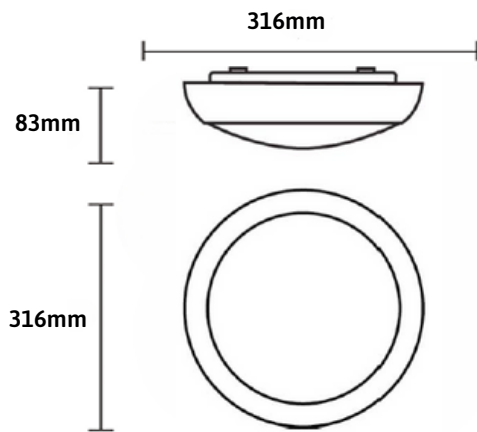

TECHNICAL INFORMATION

Installation	Surface Mounted (SM)
Body Colour	White (W)
Dimensions	Ø316mm x 83mm
Lumen Output	1400lm (14W)
Colour Temperature	3000K-4000K-6500K Switchable (CCT3465)
Colour Rendering Index	CRI80
Optical Distribution	Opal Diffuser (OP)
Ingress Protection	IP65
Controls	Fixed Output (FO), DALI (DD), Microwave (MW), PIR Sensor (PIR), Corridor Function (CF) or Casambi (CS)
Emergency	3 Hour Emergency (EM3) or DALI Emergency (EMD)
Accessories	-

DIMENSIONS

PRODUCT SHOWCASE

PRODUCT CODE

CQAHYD/SM/W/1400LM/CCT3465/80/OP/65/DD/EM3

Cirqa Hydro, surface mounted, white finish, 1400 lumens, 3000K-4000K-6500K Switchable, CRI80, opal diffuser, IP65 rated, DALI Dimming, 3 hour emergency