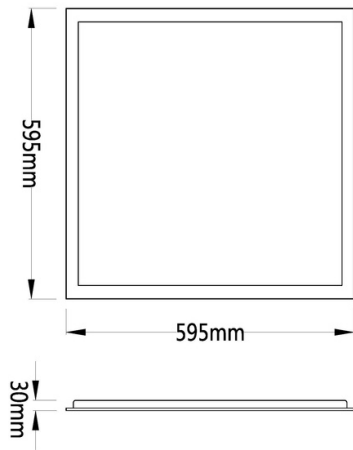

TECHNICAL INFORMATION

Installation	Recessed (R)
Body Colour	White (W)
Dimensions	595mm x 595mm x 30mm
Lumen Output	3600lm (24W)
Colour Temperature	4000K or 3000K-4000K-6500K Switchable (CCT3465)
Colour Rendering Index	CRI80
Optical Distribution	Opal Diffuser (OP)
Ingress Protection	IP20
Controls	Fixed Output (FO), DALI (DD) or Casambi (CS)
Emergency	3 Hour Emergency (EM3) or DALI Emergency (EMD)
Accessories	Surface Kit (SK)

DIMENSIONS

PRODUCT SHOWCASE

PRODUCT CODE

BPAN/R/W/3600LM/CCT3465/80/OP/20/DD

Bpanel, recessed, white finish, 3600 lumens, 4000K or 3000K-4000K-6500K switchable, CRI80, opal diffuser, IP20 rated, DALI dimming