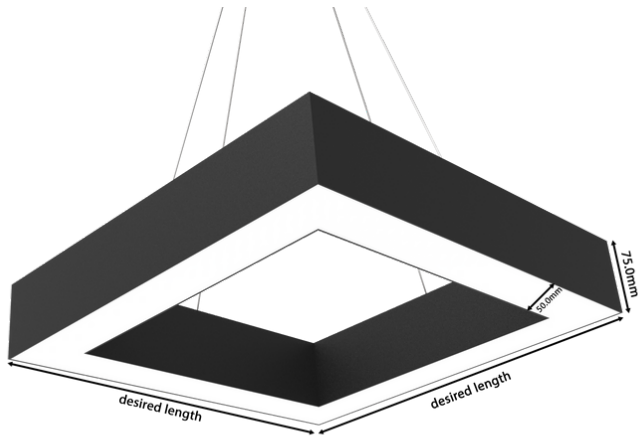

## TECHNICAL INFORMATION

<b>Installation</b>	Surface Mounted (SM) or Suspended (SS)
<b>Body Colour</b>	Grey (G), White (W) or Black (B)
<b>Dimensions</b>	50mm x 75mm x desired diameter (mm)
<b>Lumen Output (per metre)</b>	1500lm (15W), 2000lm (20W), 3000lm (30W) or 4500lm (45W)
<b>Colour Temperature</b>	2700K, 3000K, 4000K, Tuneable White or RGBW
<b>Colour Rendering Index</b>	CRI90
<b>Optical Distribution</b>	Direct: Opal Diffuser (OP) or Microprism Diffuser (MP) Direct/Indirect: Opal Diffuser (IDOP) or Microprism Diffuser (IDMP)
<b>Ingress Protection</b>	IP20
<b>Controls</b>	Fixed Output (FO), DALI (DD), Q-Sense (QS) or Casambi (CS)
<b>Emergency</b>	3 Hour Emergency (EM3) or DALI Emergency (EMD)
<b>Accessories</b>	-

## DIMENSIONS