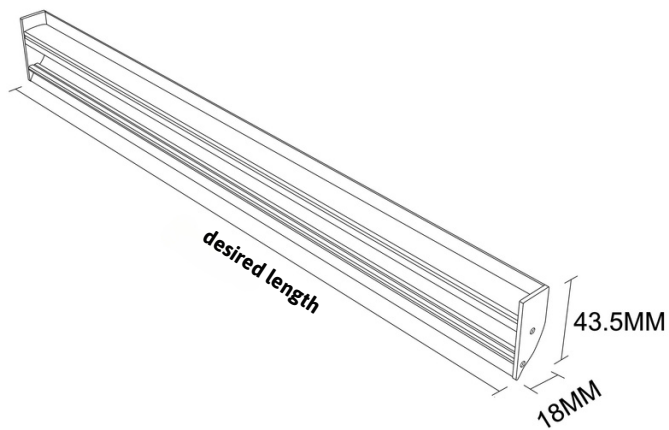

## ARQ

Specially designed for wall mounting and providing uplight to your ceiling, the Arq is a curved linear feature to lift your office or hospitality space.

## TECHNICAL INFORMATION

<b>Installation</b>	Surface Mounted (SM)
<b>Body Colour</b>	White (W) or Black (B)
<b>Dimensions</b>	18mm x 44mm x desired length (mm)
<b>Lumen Output (per metre)</b>	500lm (5W), 1000lm (10W), 1500lm (15W) or 2000lm (20W)
<b>Colour Temperature</b>	2700K, 3000K, 4000K, Tuneable White or RGBW
<b>Colour Rendering Index</b>	CRI90
<b>Optical Distribution</b>	Opal Diffuser (OP)
<b>Ingress Protection</b>	IP20
<b>Controls</b>	Fixed Output (FO), DALI (DD), Q-Sense (QS) or Casambi (CS)
<b>Emergency</b>	3 Hour Emergency (EM3) or DALI Emergency (EMD)
<b>Accessories</b>	-

## DIMENSIONS